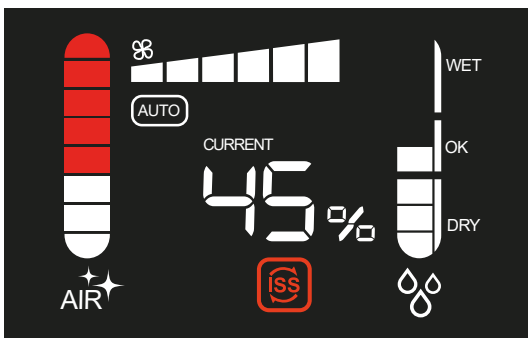

# RESET ISS-ICON ON YOUR DEVICE H680

H680

1

2