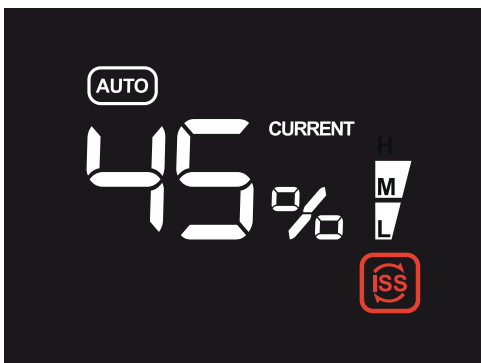

# RESET ISS-ICON ON YOUR DEVICE H680

H680

1

2