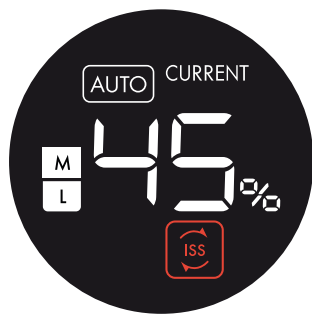

RESET ISS-ICON ON YOUR DEVICE

U250/U350/U700

U250