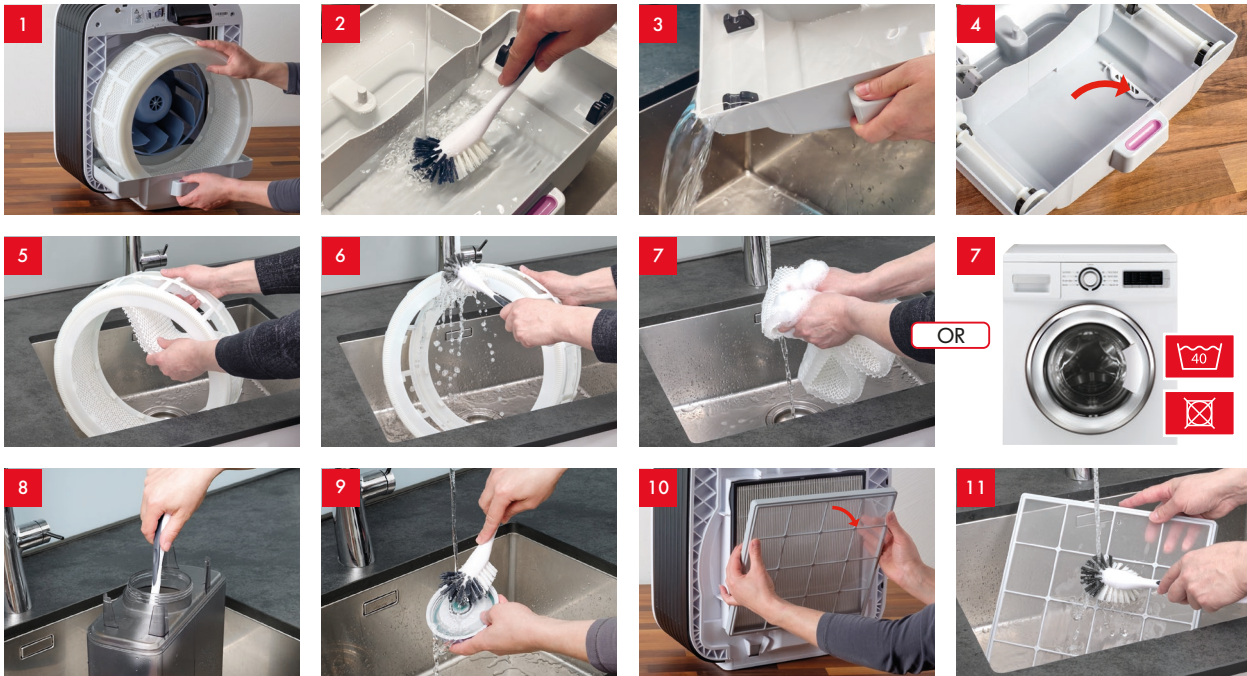

DESCALING YOUR DEVICE H680

A7417 CALC OFF

CLEANING
see next page

CLEANING YOUR DEVICE H680

CLEANING: H680

CLEANING: H680

RESET CLEANING-ICON ON YOUR DEVICE H680