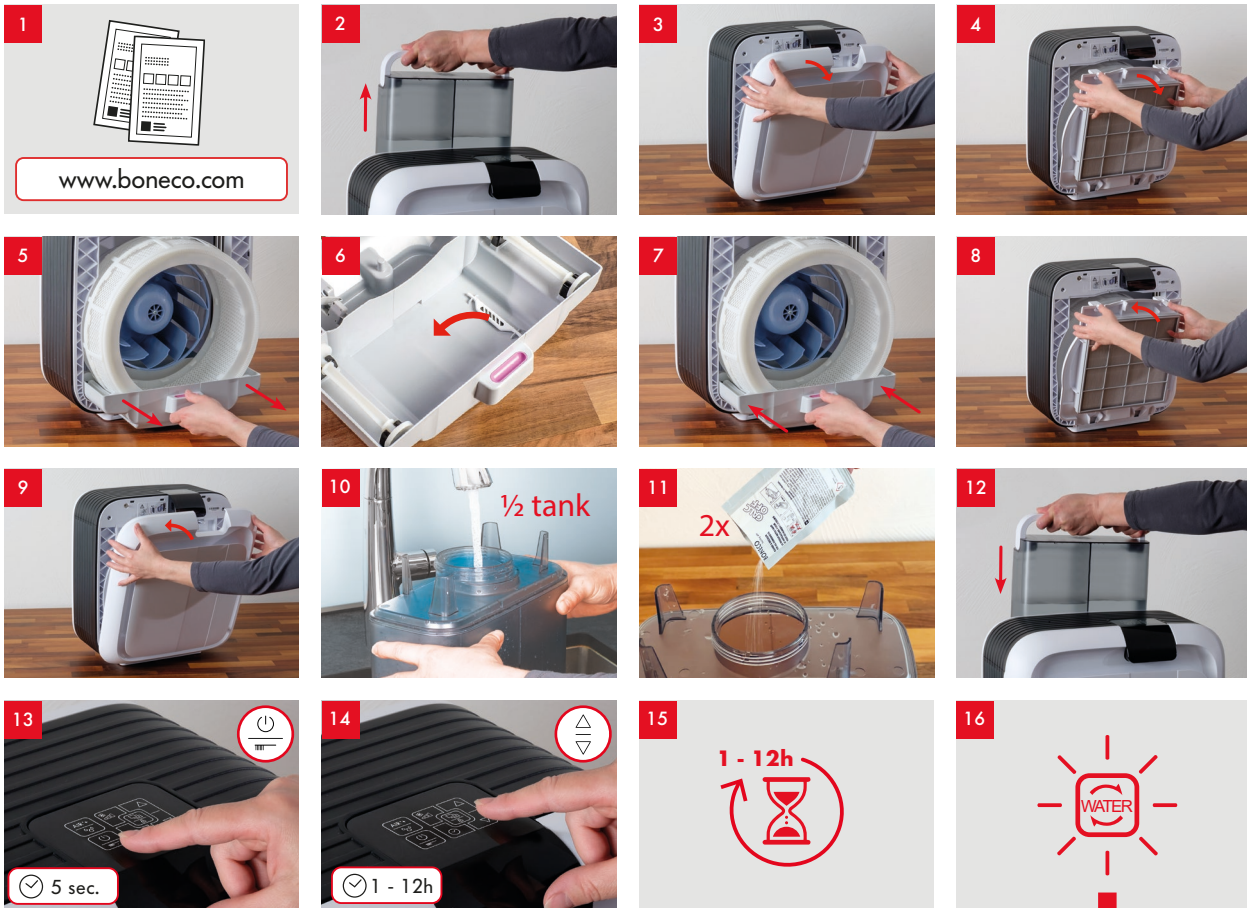

DESCALING YOUR DEVICE H680

A7417 CALC OFF

CLEANING
see next page

CLEANING YOUR DEVICE H680

CLEANING: H680

CLEANING: H680

RESET CLEANING-ICON ON YOUR DEVICE H680